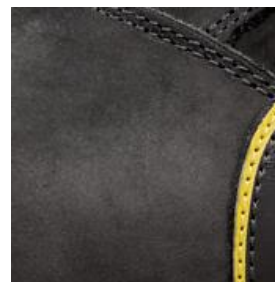

PRODUCT DATA SHEET

AMSTERDAM LOW S3L FO SR

Art. No. 64.271.0

Protection: aluminium toe cap and flexible FAP[®] midsole

Plus: toe cap protection

Upper: nubuck leather

Lining: BreathActive functional lining

Footbed: EVERCUSHION[®] RELIEFT

Sole: TPU – sole METRO PROTECT with idCELL

Colour: black-yellow

Sizes: 39 - 47

Also available:

RIO BLACK LOW
642750

AMSTERDAM MID
632240

METRO SOLE

For the first time in safety footwear, the unique full TPU outsole provides special features you only know from high quality football shoes. For example a slim sole design, high durability, top grip (SRC) and great flexibility. The drawn up scuff cap avoids abrasion of the leather in the toe area, also when you are working on your knees

ALUMINIUM TOE CAP

Same protection as steel but 30% less weight. Due to the low thermal conductivity there are less cold spots. The spacious fit ensures a pleasant comfort.

idCELL

The idCELL in the heel area consists of a very soft shock-absorbing EVA material. It perfectly absorbs impacts and shocks when the heel strikes the ground.

UPPER

With the use of at least 2 mm thick nubuck leather, a premium upper material is used and offers a special wearing comfort due to its soft and velvety surface.