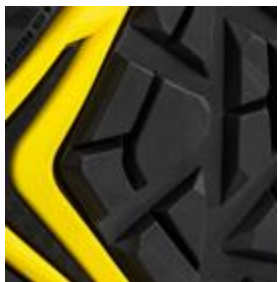

PRODUCT DATA SHEET

AMSTERDAM LOW S3L FO SR

Art. No. 64.271.0

Protection: aluminium toe cap and flexible FAP[®] midsole

Plus: toe cap protection

Upper: nubuck leather

Lining: BreathActive functional lining

Footbed: EVERCUSHION[®] RELIEFT

Sole: TPU – sole METRO PROTECT with idCELL

Colour: black-yellow

Sizes: 39 - 47

Also available:

RIO BLACK LOW
642750

AMSTERDAM MID
632240

METRO SOLE

For the first time in safety footwear, the unique full TPU outsole provides special features you only know from high quality football shoes. For example a slim sole design, high durability, top grip (SRC) and great flexibility. The drawn up scuff cap avoids abrasion of the leather in the toe area, also when you are working on your knees

ALUMINIUM TOE CAP

Same protection as steel but 30% less weight. Due to the low thermal conductivity there are less cold spots. The spacious fit ensures a pleasant comfort.

idCELL

The idCELL in the heel area consists of a very soft shock-absorbing EVA material. It perfectly absorbs impacts and shocks when the heel strikes the ground.

UPPER

With the use of at least 2 mm thick nubuck leather, a premium upper material is used and offers a special wearing comfort due to its soft and velvety surface.