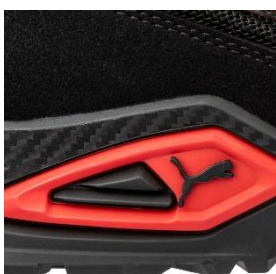

Sole: TPU – sole METRO PROTECT with idCELL

Colour: black-red

Sizes: 39 - 47

Also available:

RIO BLACK MID
632250

AMSTERDAM LOW
642710

ALUMINIUM

SLIP RESISTANT

BREATHABLE

METRO SOLE

For the first time in safety footwear, the unique full TPU outsole provides special features you only know from high quality football shoes. For example a slim sole design, high durability, top grip (SRC) and great flexibility. The drawn up scuff cap avoids abrasion of the leather in the toe area, also when you are working on your knees

ALUMINIUM TOE CAP

Same protection as steel but 30% less weight. Due to the low thermal conductivity there are less cold spots. The spacious fit ensures a pleasant comfort.

idCELL

The idCELL in the heel area consists of a very soft shock-absorbing EVA material. It perfectly absorbs impacts and shocks when the heel strikes the ground.

UPPER

The homogeneous and insensitive surface of the suede leather makes this shoe more breathable and resistant in tough everyday work.