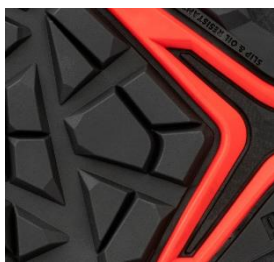

MADRID MID S1PL FO SR

Art. No. 63.226.0

Protection: aluminium toe cap and flexible FAP[®] midsole

Plus: toe cap protection

Upper: Sandwich-Mesh with microfiber

Lining: BreathActive[®] functional lining

Footbed: EVERCUSHION[®] RELIEFT

Sole: TPU – sole METRO PROTECT with idCELL

Colour: black-red

Sizes: 39 - 47

Also available:

RIO BLACK MID
632250

AMSTERDAM LOW
642710

ALUMINIUM

SLIP RESISTANT

BREATHABLE

METRO SOLE

For the first time in safety footwear, the unique full TPU outsole provides special features you only know from high quality football shoes. For example a slim sole design, high durability, top grip (SRC) and great flexibility. The drawn up scuff cap avoids abrasion of the leather in the toe area, also when you are working on your knees

ALUMINIUM TOE CAP

Same protection as steel but 30% less weight. Due to the low thermal conductivity there are less cold spots. The spacious fit ensures a pleasant comfort.

idCELL

The idCELL in the heel area consists of a very soft shock-absorbing EVA material. It perfectly absorbs impacts and shocks when the heel strikes the ground.