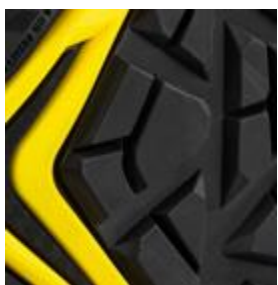

## AMSTERDAM MID S3L FO SR

Art. No. 63.224.0

**Protection:** aluminium toe cap and flexible FAP® midsole

**Plus:** toe cap protection

**Upper:** nubuck leather

**Lining:** BreathActive functional lining

**Footbed:** EVERCUSHION® RELIEFT

**Sole:** TPU – sole METRO PROTECT with idCELL

**Colour:** black-yellow

**Sizes:** 39 - 47

Also available:

RIO BLACK MID  
632250

AMSTERDAM LOW  
642710

### METRO SOLE

For the first time in safety footwear, the unique full TPU outsole provides special features you only know from high quality football shoes. For example a slim sole design, high durability, top grip (SRC) and great flexibility. The drawn up scuff cap avoids abrasion of the leather in the toe area, also when you are working on your knees

### ALUMINIUM TOE CAP

Same protection as steel but 30% less weight. Due to the low thermal conductivity there are less cold spots. The spacious fit ensures a pleasant comfort.